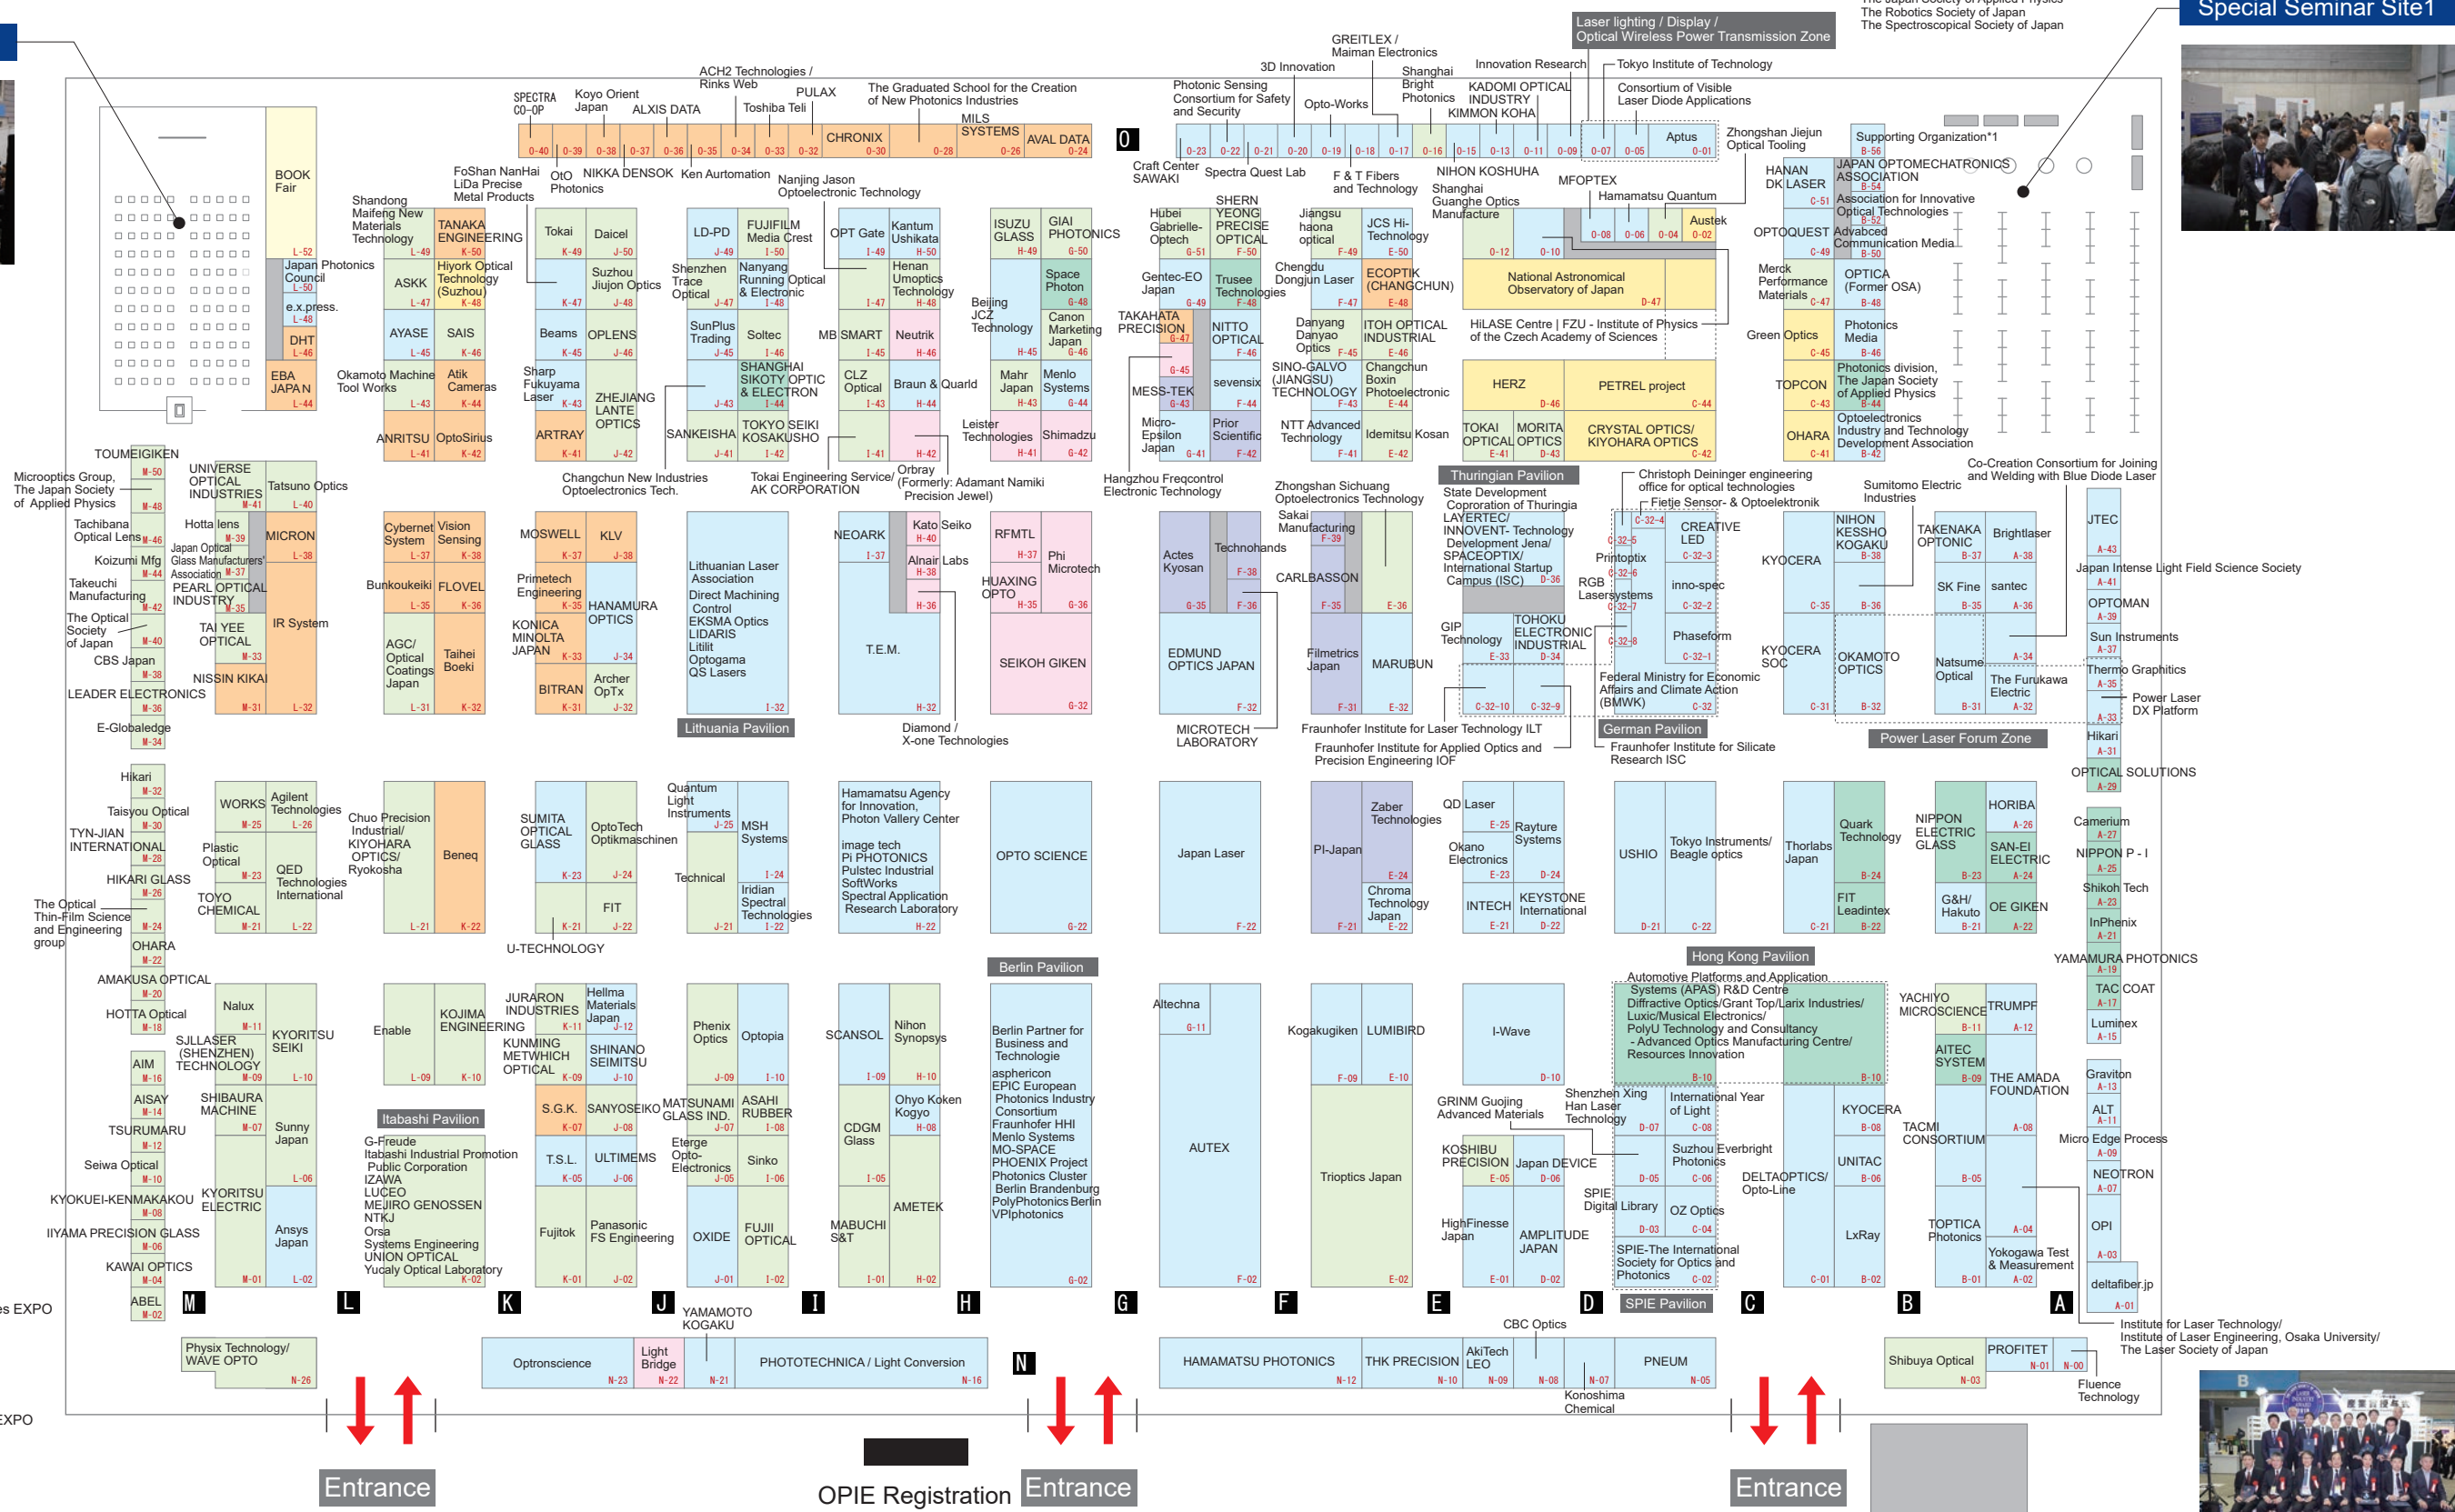

# Floor Plan

Supporting Organization\*1  
 JAPAN IMPORTERS ASSOCIATION OF LASERS & ELECTRO-OPTICS  
 JAPAN OPTICAL MEASURING INSTRUMENTS MANUFACTURERS' ASSOCIATION  
 Kanagawa Institute of Industrial Science and Technology  
 The Institute of Electronics, Information and Communication Engineers  
 The Institute of Image Information and Television Engineers  
 The Institution of Professional Engineers, Japan  
 The Japan Society for Precision Engineering  
 The Japan Society of Applied Physics  
 The Robotics Society of Japan  
 The Spectroscopical Society of Japan

**Special Seminar Site 1**

**Special Seminar Site 2**

Entrance

OPIE Registration Entrance

Entrance

The Laser Society of Japan Industry Award Ceremony Stage